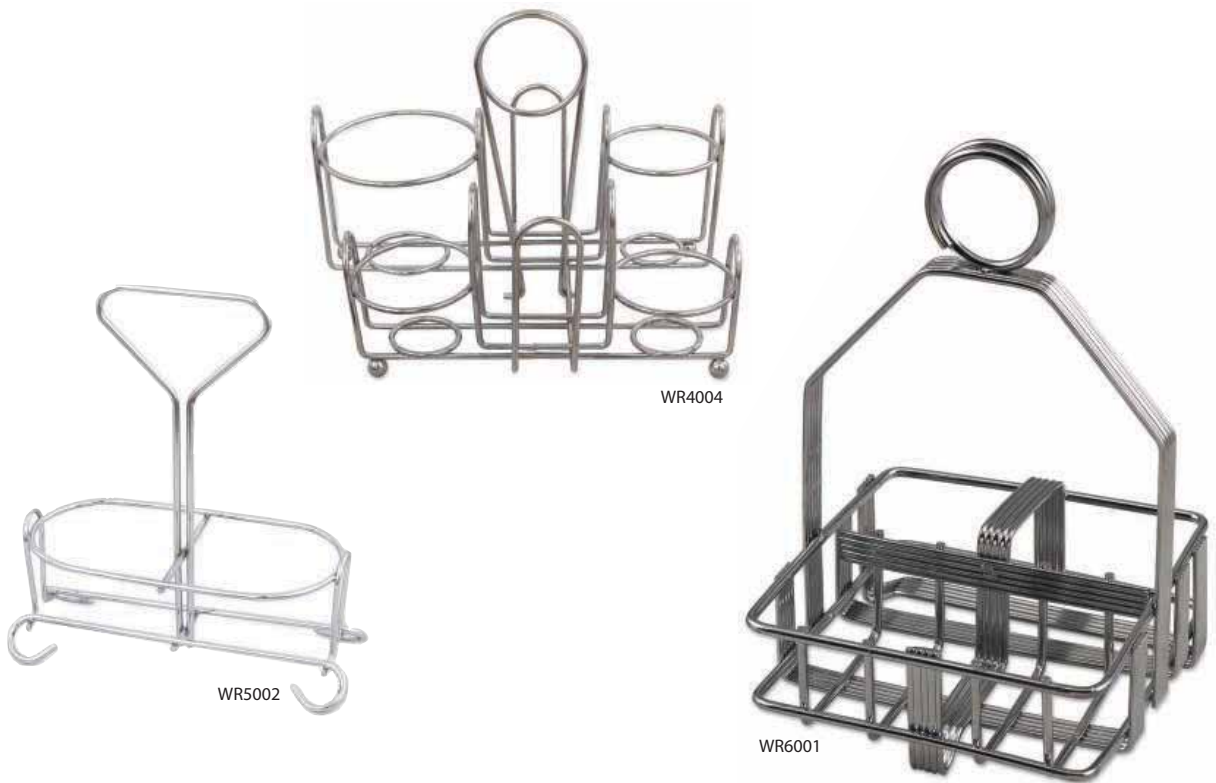

PCMJ6G

OIL & VINEGAR RACK

Chrome-plated, with wire top-loop carrying handle.

ITEM	DESCRIPTION	DIMENSIONS (H x W)			PACK
		IN	CM	CM	
193R	2 Ring Rack	7 ^{1/4} x 8	18.4 x 20.3	12	

REVOLVING RELISH SERVER

Set includes a plastic stand, three 8 oz (236 ml) plastic bowls with lids, and three stainless steel spoons.

ITEM	DIMENSIONS (W x H)			PACK
	IN	CM	CM	
RS8053P	7 ^{1/2} x 8	19.1 x 20.3	1	

WIRE RACKS

Chrome-plated wire racks serve a variety of uses.

ITEM	DESCRIPTION*	DIMENSIONS (H x L x W)		PACK
		IN	CM	
WR4004	S&P Shakers, Condiment Bottles & Sugar/Creamer Packets	6 x 8 7/8 x 6	15.2 x 22.5 x 15.2	12
WR5002	Holds Two #2212FL Servers	7 3/4 x 7 1/2 x 3 3/8	19.7 x 19.1 x 8.6	12
WR6001	Holds up to Four S&P Shakers	7 5/8 x 6 3/4 x 3	19.6 x 17.1 x 7.6	12
WR6002	Holds Two #2206FL Servers	8 x 7 1/8 x 3 1/2	20.3 x 18.1 x 8.9	12
WR7002	Holds Two #2214FL Servers	8 1/8 x 8 1/2 x 4	20.6 x 21.6 x 10.2	12
WR7003	Holds Three Condiment Jars	7 1/4 x 7 x 7	18.4 x 17.8 x 17.8	12