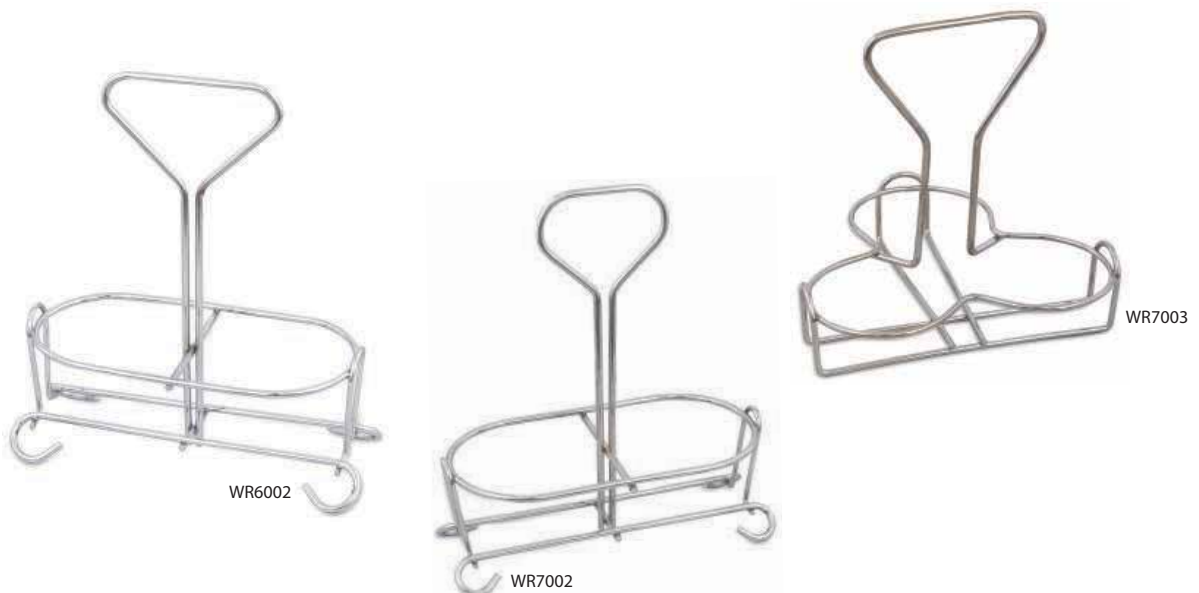

PCMJ6G

OIL & VINEGAR RACK

Chrome-plated, with wire top-loop carrying handle.

ITEM	DESCRIPTION	DIMENSIONS (H x W)			PACK
		IN	CM	CM	
193R	2 Ring Rack	7 ^{1/4} x 8	18.4 x 20.3	12	

REVOLVING RELISH SERVER

Set includes a plastic stand, three 8 oz (236 ml) plastic bowls with lids, and three stainless steel spoons.

ITEM	DIMENSIONS (W x H)			PACK
	IN	CM	CM	
RS8053P	7 ^{1/2} x 8	19.1 x 20.3	1	

WIRE RACKS

Chrome-plated wire racks serve a variety of uses.

ITEM	DESCRIPTION*	DIMENSIONS (H x L x W)		PACK
		IN	CM	
WR4004	S&P Shakers, Condiment Bottles & Sugar/Creamer Packets	6 x 8 7/8 x 6	15.2 x 22.5 x 15.2	12
WR5002	Holds Two #2212FL Servers	7 3/4 x 7 1/2 x 3 3/8	19.7 x 19.1 x 8.6	12
WR6001	Holds up to Four S&P Shakers	7 5/8 x 6 3/4 x 3	19.6 x 17.1 x 7.6	12
WR6002	Holds Two #2206FL Servers	8 x 7 1/8 x 3 1/2	20.3 x 18.1 x 8.9	12
WR7002	Holds Two #2214FL Servers	8 1/8 x 8 1/2 x 4	20.6 x 21.6 x 10.2	12
WR7003	Holds Three Condiment Jars	7 1/4 x 7 x 7	18.4 x 17.8 x 17.8	12

*All item numbers refer to racks only

Syrup Dispensers

These attractive, durable, and easy-to-clean dispensers have dozens of uses. Fill them with syrup, honey, cream, salad dressing, juice, and milk. Each dispenser has a heavy glass container and is available with a chrome-plated top and handle with stainless steel slide and rubber gasket. They are also available with an all plastic top.