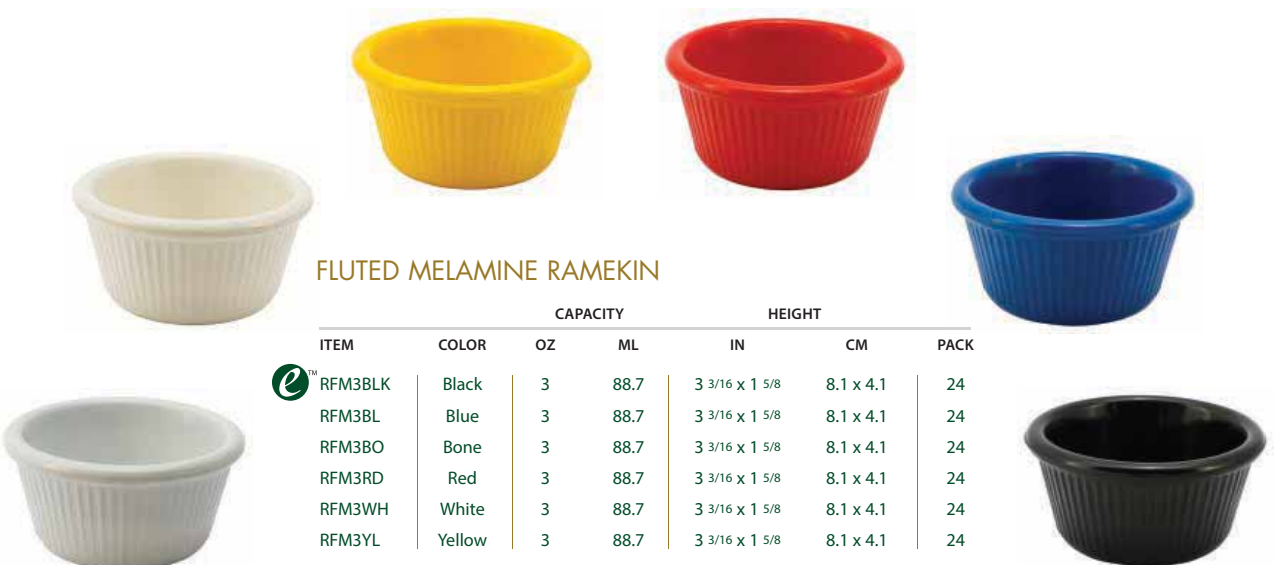

FLUTED MELAMINE RAMEKIN

ITEM	COLOR	CAPACITY		HEIGHT		PACK
		OZ	ML	IN	CM	
RFM3BLK	Black	3	88.7	3 3/16 x 1 5/8	8.1 x 4.1	24
RFM3BL	Blue	3	88.7	3 3/16 x 1 5/8	8.1 x 4.1	24
RFM3BO	Bone	3	88.7	3 3/16 x 1 5/8	8.1 x 4.1	24
RFM3RD	Red	3	88.7	3 3/16 x 1 5/8	8.1 x 4.1	24
RFM3WH	White	3	88.7	3 3/16 x 1 5/8	8.1 x 4.1	24
RFM3YL	Yellow	3	88.7	3 3/16 x 1 5/8	8.1 x 4.1	24