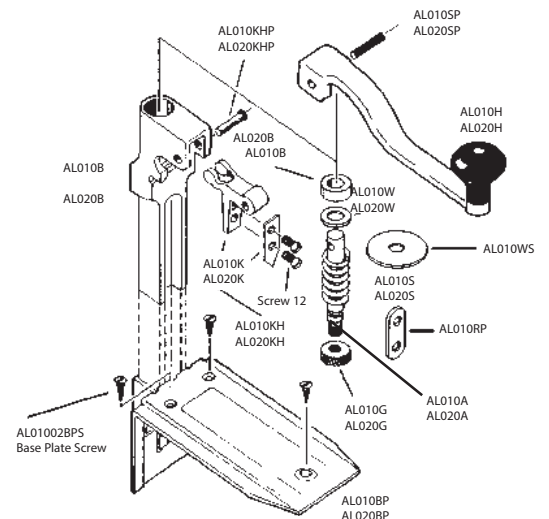

ALEGACY CAN OPENER

These table models with plated steel base plate open up to gallon size cans. Both models are available with a long bar and all parts are available for replacement.

ITEM	DESCRIPTION	SHAFT LENGTH		PACK
		IN	CM	
AL010	Heavy-Duty Hotel Model	13 1/4	33.7	3
AL010LB	Heavy-Duty Hotel Model - Long Bar	20	50.8	3
AL010NB	Heavy-Duty Hotel Model - Without Base	14	35.6	3
AL020	Standard Restaurant Model	13	33	6
AL020LB	Standard Restaurant Model - Long Bar	15	38.1	6
AL020NB	Standard Restaurant Model - Without Base	11 1/2	29.2	6

CAN OPENER-PARTS LIST

Specify model numbers. Parts are not interchangeable between sizes.

ITEM	DESCRIPTION	PACK	ITEM	DESCRIPTION	PACK
AL010G	Gear	1	AL01002BPS	Base Plate Screws	1
AL010K	Knife	1	AL020G	Gear	1
AL010RP	Retainer	1	AL020K	Knife	1
AL010SB	Body Only	1	AL020SB	Body Only	1
AL010KH	Knife Holder	1	AL020KH	Knife Holder	1
AL010H	Handle	1	AL020H	Handle	1
AL010A	Arbor/Shaft	1	AL020A	Arbor/Shaft	1
AL010B	Spacer/Bushing	1	AL020B	Spacer/Bushing	1
AL010KHP	Knife Holder Pin	1	AL020KHP	Knife Holder Pin	1
AL010WS	Wheel Spacer	1	AL020S	Spring	1
AL010S	Spring	1	AL020W	Washer	1
AL010W	Washer	1	AL020BP	Base Plate	1
AL010BP	Base Plate	1	AL020SP	Spring Pin	1
AL010SP	Spring Pin	1	SCREW12	Screw	1