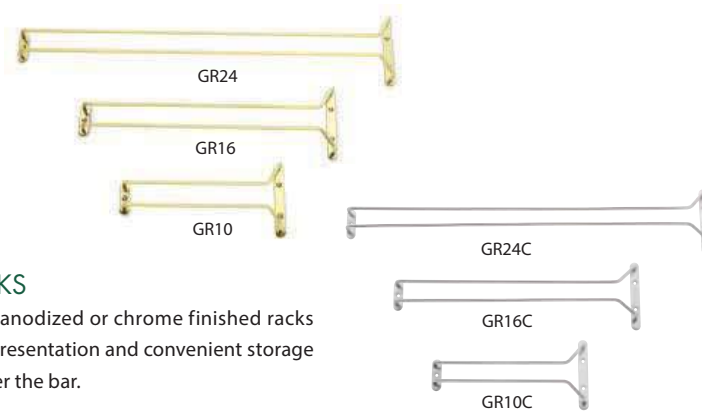

 Economy line offerings are identified by our green e-line icon and matching color-coded chart items.

PLASTIC FUNNELS

One piece, seamless.

ITEM	TOP DIAMETER		CAPACITY		
	IN	CM	OZ	ML	PACK
368	4 1/8	10.5	8	236.6	12
369	5 3/16	13.2	16	473.1	12
370	6 3/16	15.7	32	946.2	12

SPEED RAILS

Single and double speed rails made of AISI 304 quality stainless steel with a #4 mill satin finish. Offers a high quality spec to withstand the harshness of the back bar environment.

ITEM	DESCRIPTION	LENGTH		
		IN	CM	PACK
SR22	Single	22	55.9	1
SR32	Single	32	81.3	1
SR42	Single	42	106.7	1
SR22D	Double	22	55.9	1
SR32D	Double	32	81.3	1
SR42D	Double	42	106.7	1

SPEED RAIL STRAP

Strap accessory allows you to hang speed rails on bar counter.

ITEM	LENGTH		
	IN	CM	PACK
SR51	9 1/2	24.1	12

GLASS RACKS

Attractive gold anodized or chrome finished racks make for clear presentation and convenient storage of glassware over the bar.