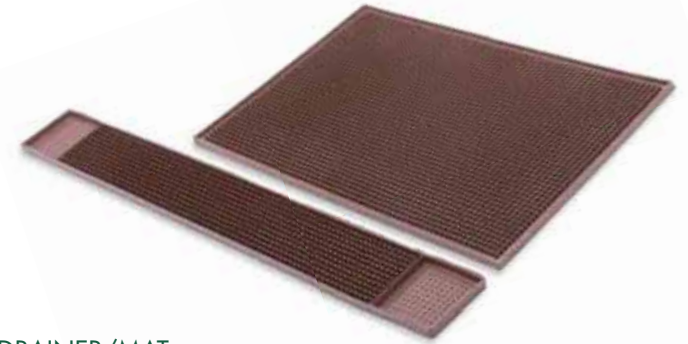

BAR DRAINER/MAT

Mats are made of brown, soft rubber with a well at each end (for the BD273BR) or full size with no well (for BD1218BR).

ITEM	IN	DIAMETER	
		CM	PACK
BD1218BR	12 x 18	30.4 x 45.7	12
BD273BR	3 1/4 x 27	8.3 x 68.6	12